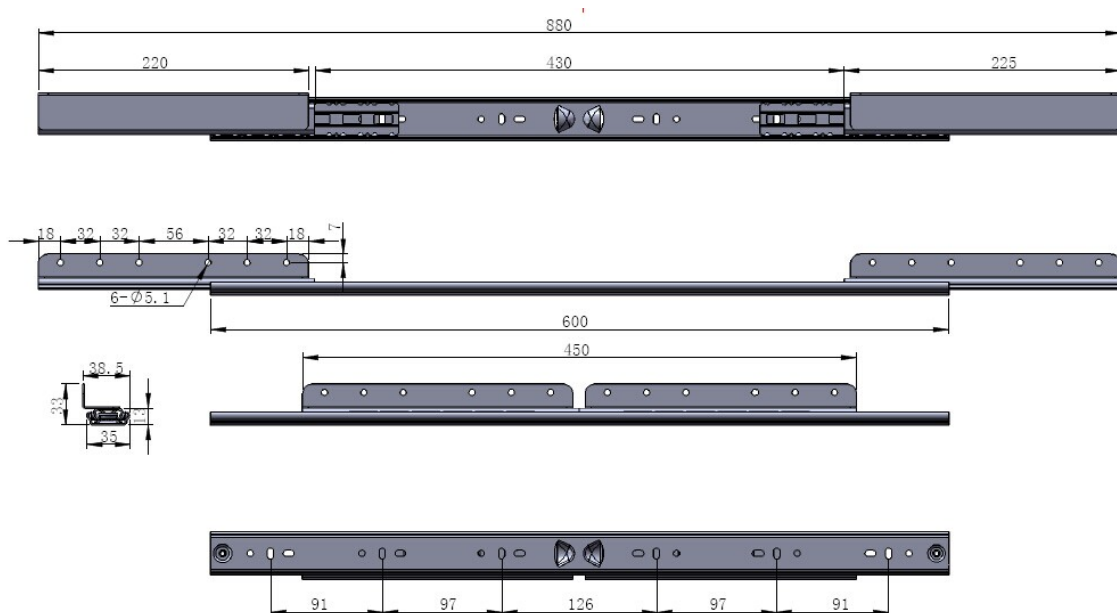

PRODUCT SHEET

Description:

Table Extension 9097-B, Opening 430mm, F/Sliding Top, BZP, Closed: 600mm, Wing Size:220mm, Total Length When Open:880mm, Load Capacity: 45 KG, Profile Height: 35mm, 1,5mm Steel,, Mounting Height:35mm

Item number:

24.05.013-1

Units	Box	Carton	HS Code	Barcode
Pair	1	10	8302420090	 5704866088497

SISO A/S

Mileparken 11
DK-2740 Skovlunde
Denmark
VAT: DK 24786013

Phone +45 45 830 900

www.siso.dk
siso@siso.dk

Danske Bank
Nytorv Branch
Copenhagen
SWIFT: DABADKKK